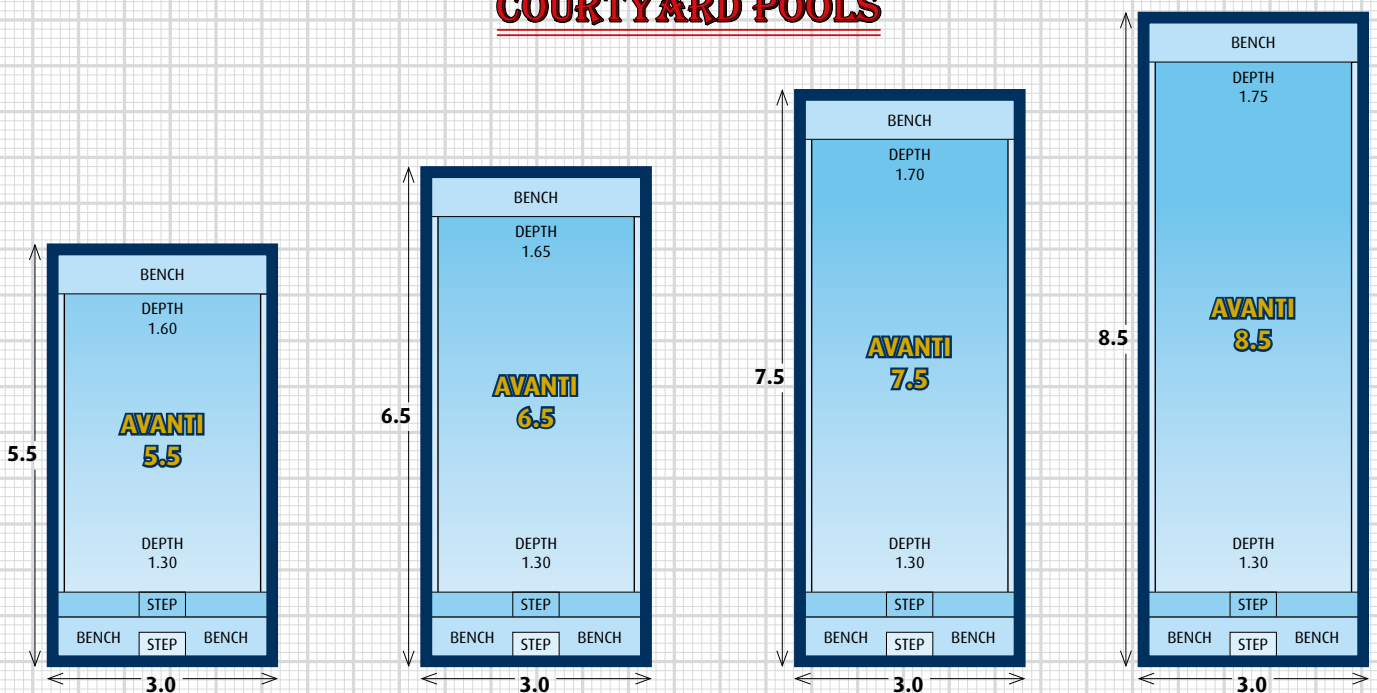

MASTERBUILT AVANTI

THE AVANTI is a perfect choice for any compact backyard or patio area when outdoor living space is at an absolute minimum, but you still want the luxury of an attractive and functional fibreglass swimming pool to take the edge off the sultry summer days. Always a popular choice combining form and function, the Avanti pool is one of our smaller, yet impressively designed, range of fibreglass swimming pools. This 3.0m wide Avanti Pool comes in four different lengths to suit even the most compact of backyards. 5.5m, 6.5m, 7.5m and 8.5m. Perfect for entertaining guests, or just you and a friend. The Avanti fibreglass pool range is designed with steps located at the shallow end of the pool and bench seating at both ends. Nothing beats the refreshing feel of relaxing in a cool pool on a hot day. Make the most of your backyard and install one of our luxurious Avanti fibreglass swimming pools. Compact enough to slot into the smallest of backyards, yet large enough to provide plenty of space for relaxing. The Avanti is both attractive and functional, certainly more than capable of living up to your every expectation.

COURTYARD POOLS

ALL MEASUREMENTS APPROXIMATE OVERALL