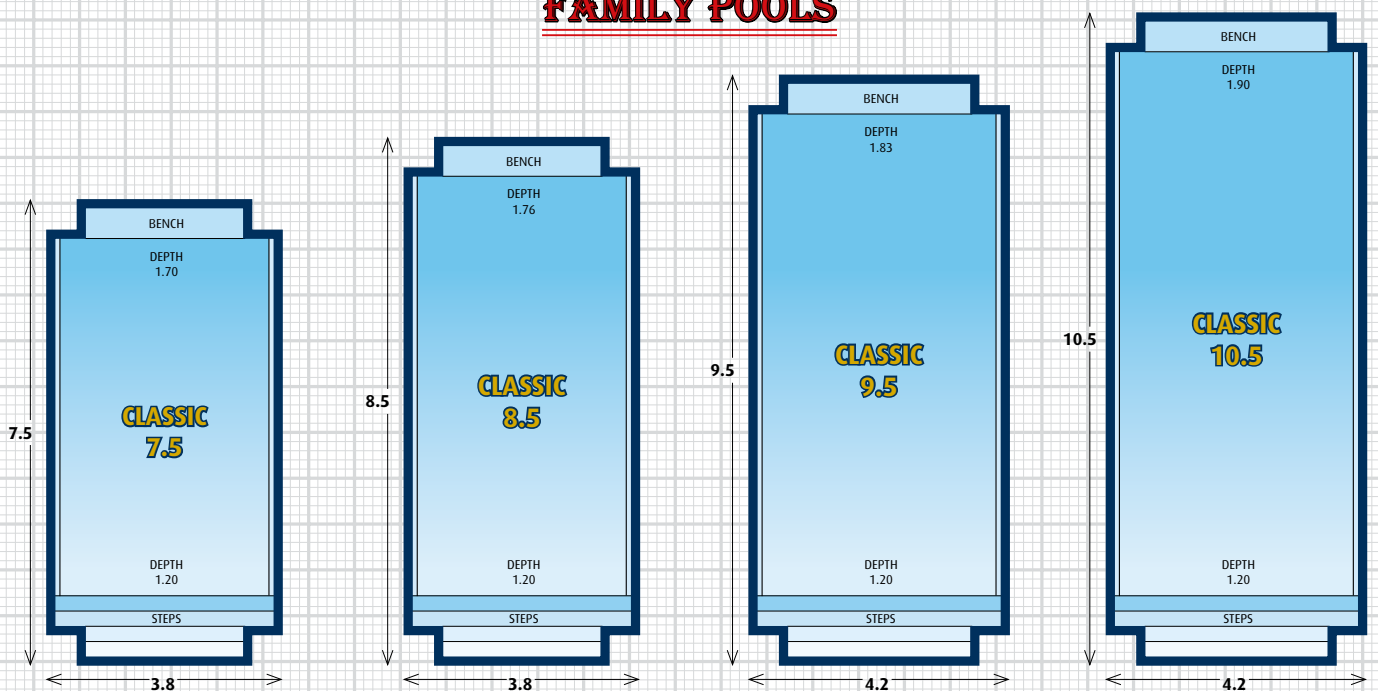

# MASTERBUILT CLASSIC

**THE CLASSIC** is our top of the range fibreglass swimming pool for those who are looking for a touch of class in their backyard. It is the Rolls Royce of fibreglass swimming pools, so if you want nothing but the best in your outdoor living space, the superb quality of the Classic fibreglass swimming pool range will tick every box on your list. Fibreglass swimming pools are a popular choice for any backyard as they are easy to install, maintain and clean. The Classic fibreglass pool range comes in four different sizes. 7.5m and 8.5m lengths with a width of 3.8m and 9.5m and 10.5m lengths with a width of 4.2m. The pool comes equipped with a generous bench seat at the deep end and extra wide entry steps for easy access at the shallow end. Perfect for a hot summer day, or enjoy an early morning dip and clock up a few relaxing lengths of the pool before breakfast. Relax in the afternoon and in the company of friends. No matter which option you choose, the Classic is the perfect compliment to your outdoor living space.

## FAMILY POOLS

**ALL MEASUREMENTS APPROXIMATE OVERALL**