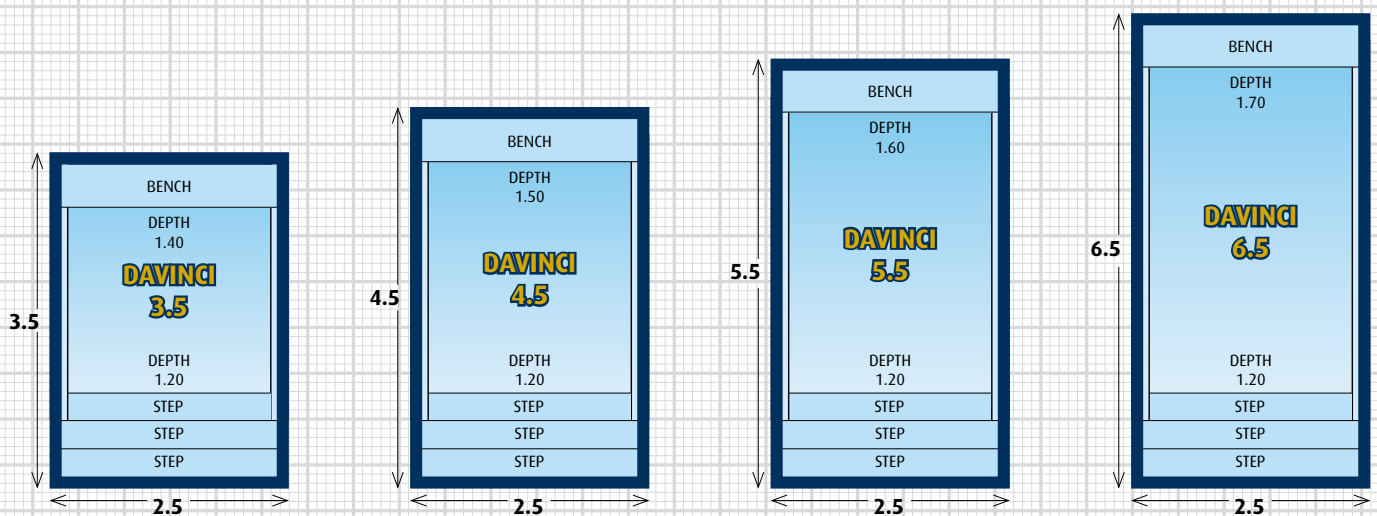

# MASTERBUILT DAVINCI

**THE DAVINCI** range of courtyard pools is ideally suited for those areas where a minimum of space is available. Suitable for small yards or indoors, this beautiful pool comes in four sizes, 3.5m, 4.5m, 5.5m and 6.5m in length, with an overall width of 2.5m. The pool features wide formal entry steps at the shallow end, sloping to a full width spa bench at the deep end, allowing for easy access and generous seating. All our pools are available in a large range of beautiful shimmer colours, giving an exceptional colour experience to the entire interior. Whether you and your family chose to exercise or just cool off, the Davinci will provide you with many hours of enjoyment. Upmarket and aesthetically pleasing this magnificent pool will deliver in every aspect, enhancing and entertaining your friends and family for endless hours of pleasure. Be assured that a Masterbuilt pool is of premium quality and represents a great investment for your home or property.

## COURTYARD POOLS

**ALL MEASUREMENTS APPROXIMATE OVERALL**